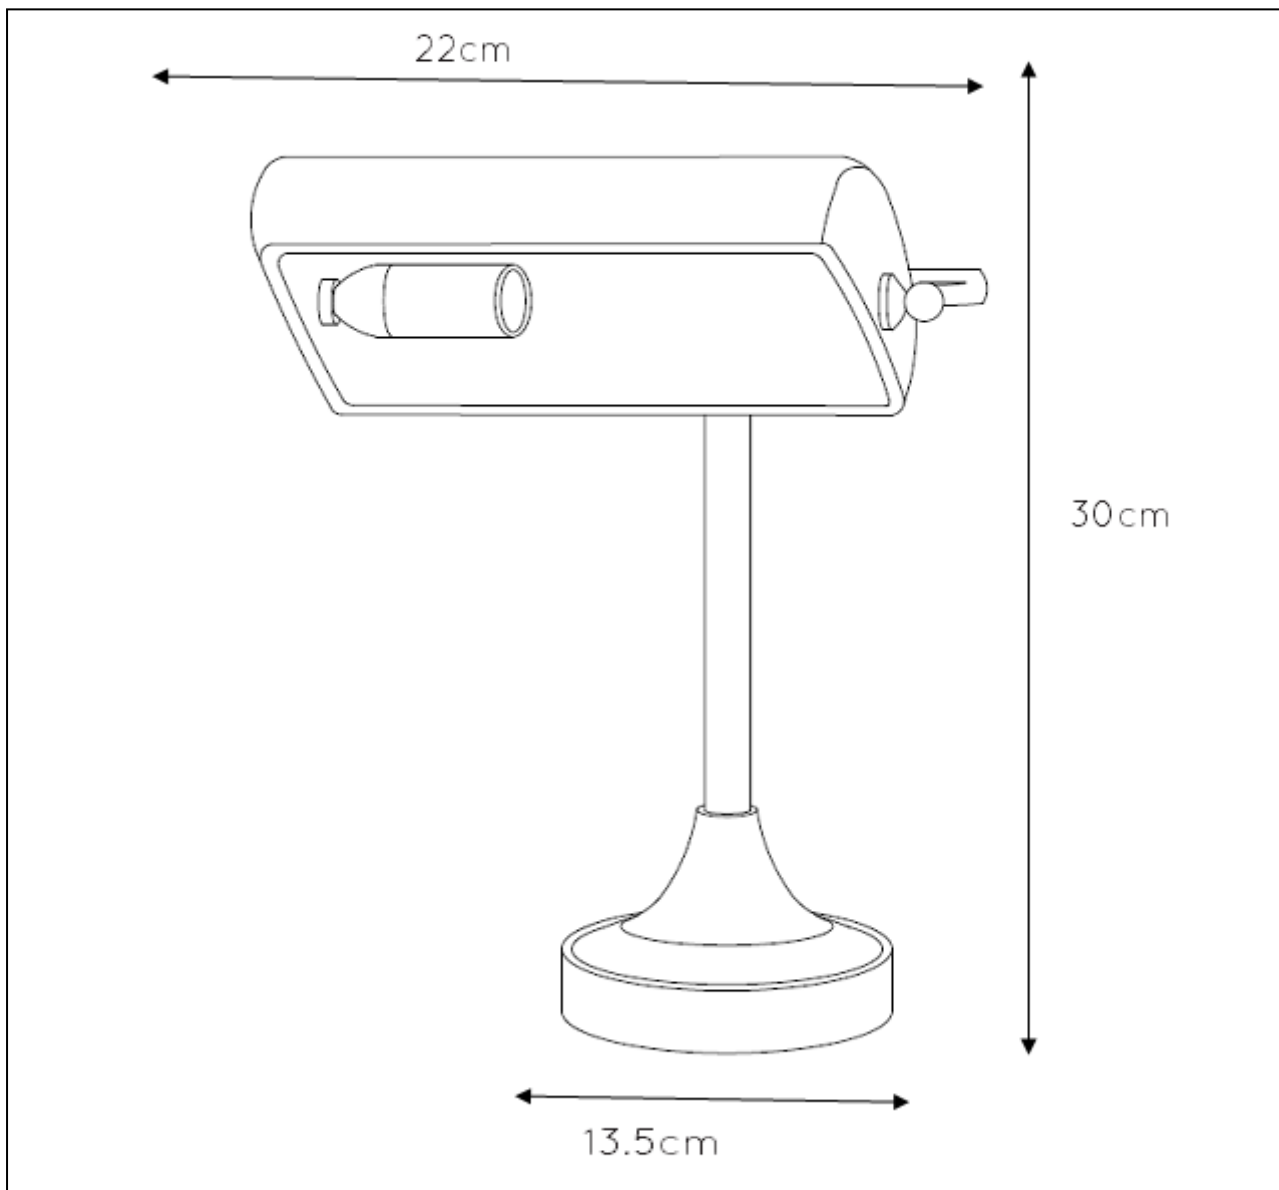

LUCIDE

GENERAL SPECIFICATIONS

RECOMMENDED LUCIDE
LIGHT SOURCE

49022/04/67

Light source dimmable : Yes
Light source incl. : No

General

Dimensions LxWxH : 22 cm x 13.5 cm x 30 cm
Height minimum : -
Height maximum : 30cm
Dimensions shade LxWxH : 17.7 cm x 10.8cm
x7.5cm
Main material : Metal+glass
Ceiling rose material : Metal
Color : Chrome and antique
bronze
Style : Modern
Shape : -
Weight : 1.52 kg
Warranty : 2 years

Product specifications

Dimmable : No
Light direction : Around (Diffuse)
Adjustable in height : Not Adjustable In
Height (Before Installation)
Directional : Not Directional
Cable : Yes, Cable On Product
Cable length : 190 cm
Sensor : Without Sensor
Control : Light Switch
Control
IP-Class : 20
Electric class : 2
Light source including: No
Lamp socket : E14
Light source number : 1
Power requirements : 220-240V~50Hz
Bulb type & maximum wattage : E14- max.40W

For more specifications of this product please visit
www.lucide.com

BANKER

Item number : 17504/01/11
EAN code : 5411212174048
Item number : 17504/01/03
EAN code : 5411212174031

For more specifications, dimensions please visit
www.lucide.com